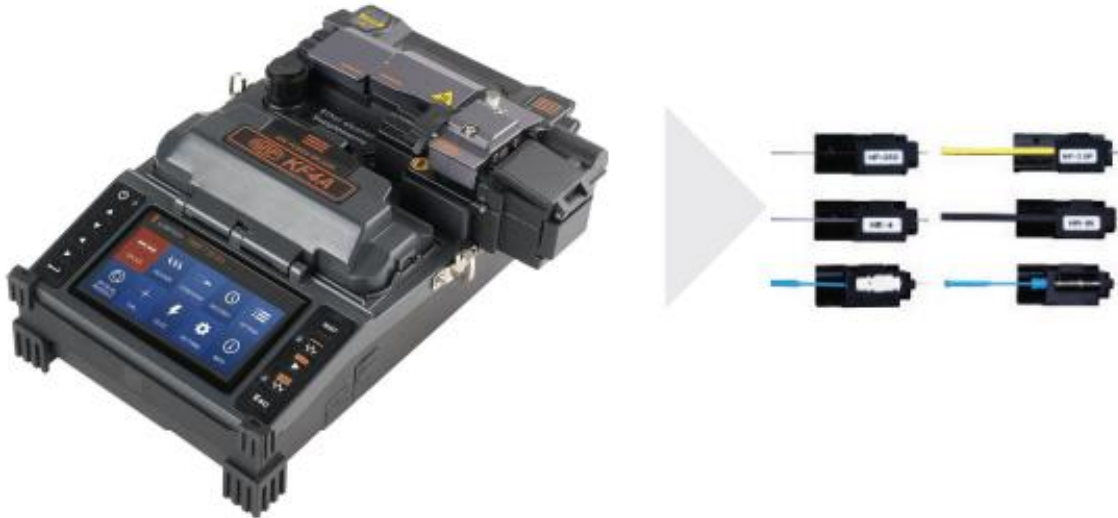

ALL-IN-ONE PRODUCT

ACTIVE CLADDING ALIGNMENT FUSION SPLICER PROMOTIONS

Purchase **1,000** fusion spliced-on connectors:

- Purchase **SWIFT KF4A** fusion splicer kit at **50% OFF** (savings of **\$2,500.00**)
- Pair of HS-900 holders free of charge
- (1) KF4-SC holder free of charge
- (1) KF4-ILC holder free of charge

Purchase **2,000** fusion spliced-on connectors and receive **FREE**:

- **SWIFT KF4A** fusion splicer kit
- Pair of HS-900 holders
- (1) KF4-SC holder
- (1) KF4-ILC holder

CALL YOUR LOCAL BRANCH FOR MORE DETAILS